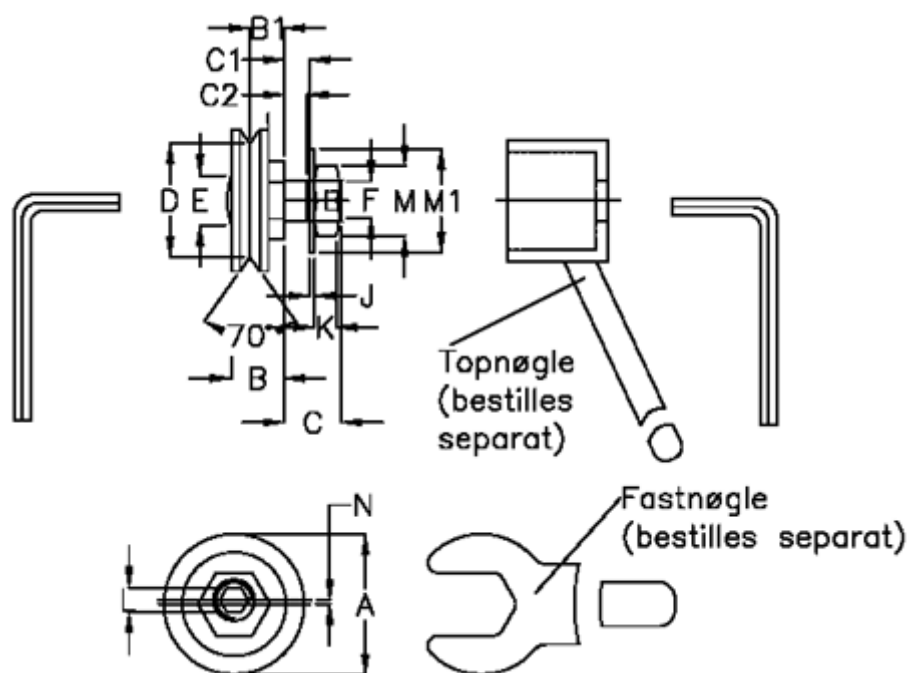

Article number: 0571516265

Description: Hepco GV3 bearing GSJ 265 ENS
Slimline With Short Stud

Measures

a = 26.5	F	= M8 x 1
B = 11.3	J	= 1.00
B1 = 6.8	K	= 5.0
C = 9.8	L	= 3.0
C1 = 3.8	M	= 13
C2 = 3.4	M1	= 17
D = 19.98	N	= 0.75
E = 10.0	Weight kg/1000	= 0.028